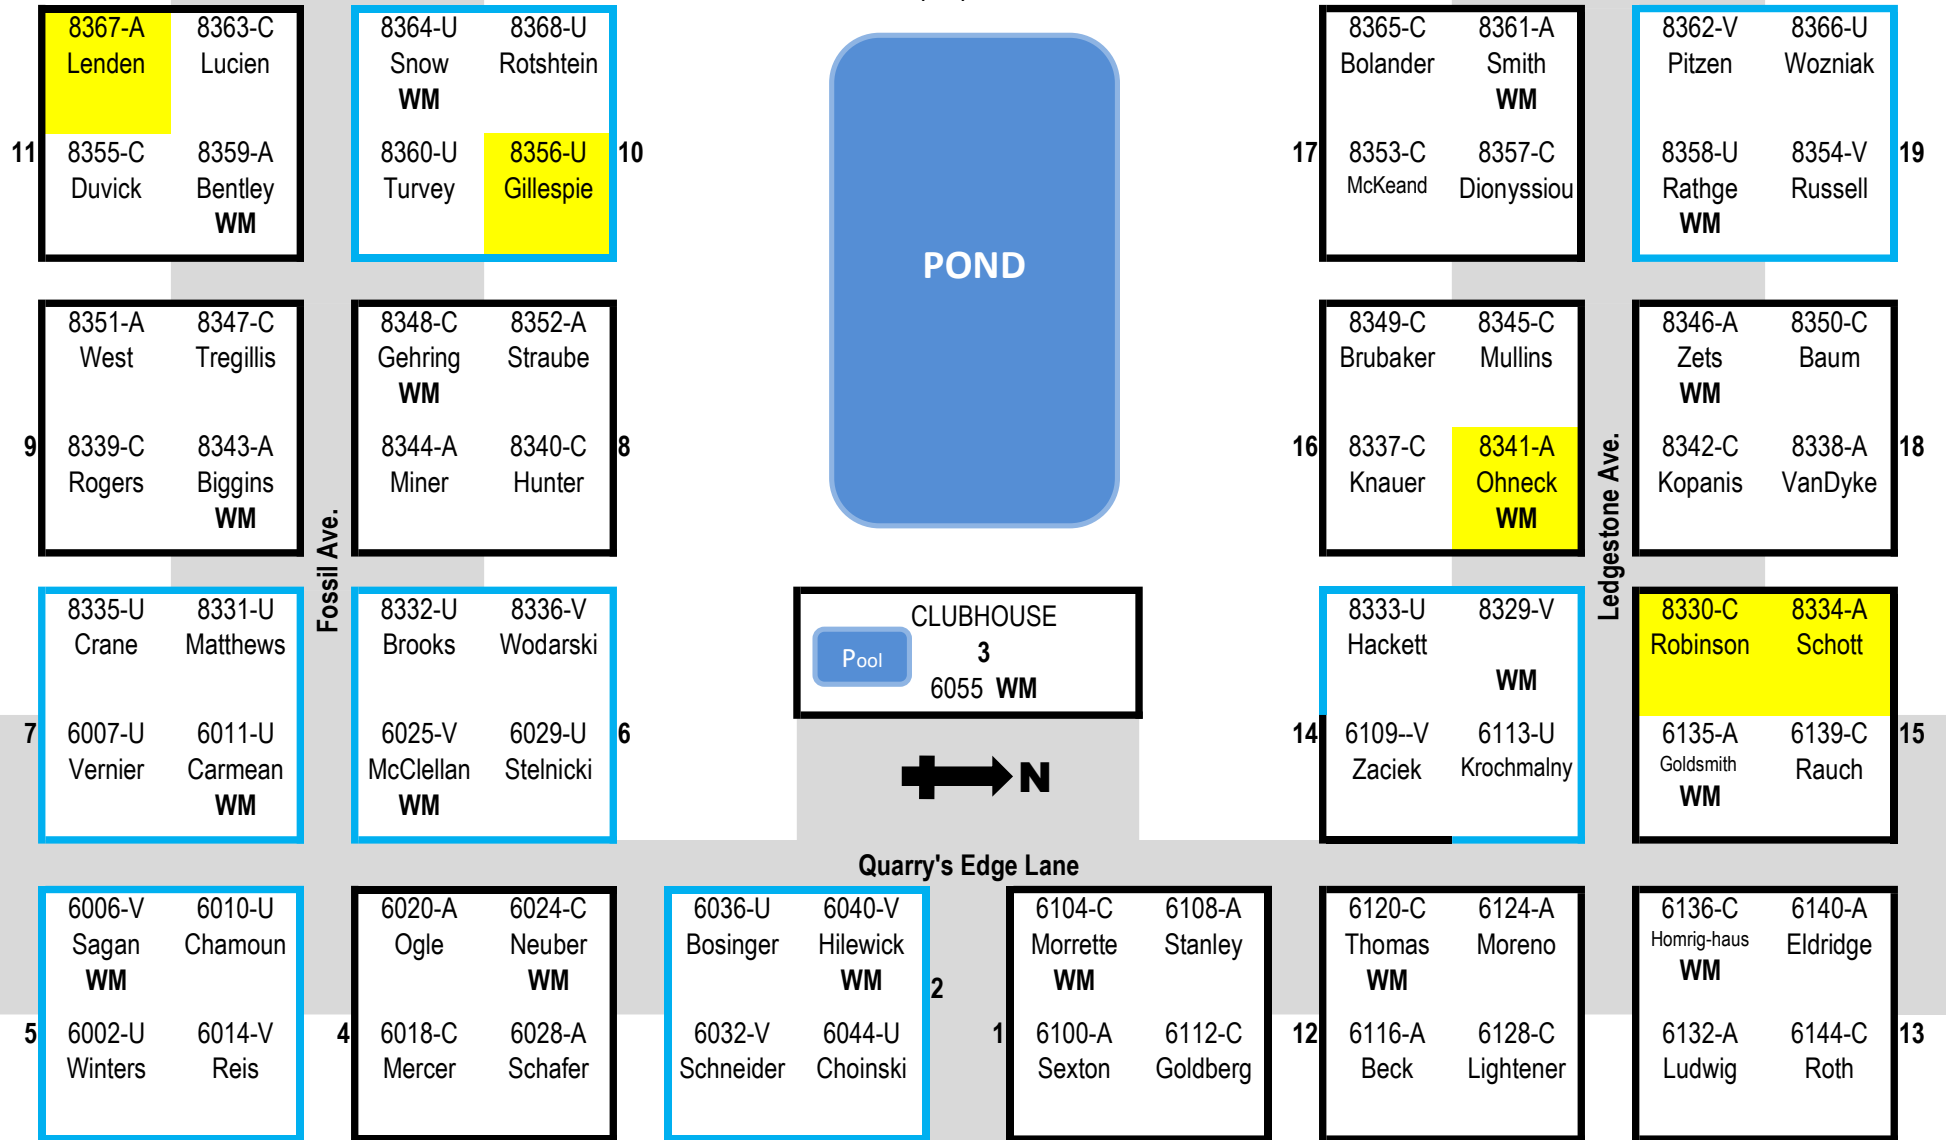

Quarry's Edge Condominiums

2/12/2026

Legend: A - Abby C - Canterbury U - Chateau V - Villa **Bldg. No. in Bold** **WM - Water Meters** **New in Yellow**
 Light Blue Frame = 1,000 Par Value (28 Units) Black Frame = 1,133 Par Value (44 Units)